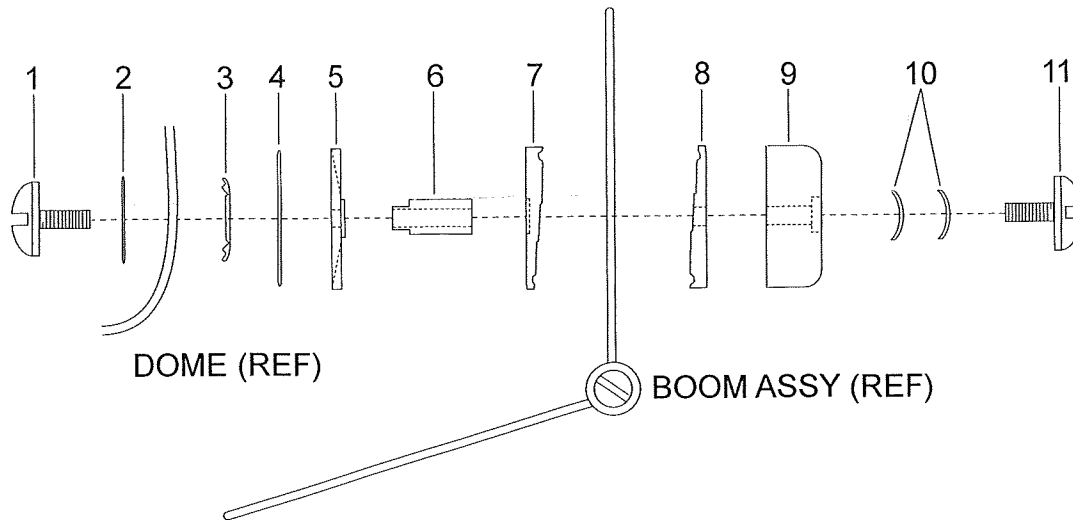

WWW.DAVIDCLARK.COM

12840G-09 BOOM GUIDE KIT INSTRUCTIONS

<u>ITEM</u>	<u>DESCRIPTION</u>	<u>QUANTITY</u>
1	Screw 8 - 32 x 5/16	1 each
2	Washer, Flat	1 each
3	Washer, Lock	1 each
4	Washer, Neoprene	1 each
5	Washer, Cupped, Detented	1 each
6	Stud w/Flat	1 each
7	Washer, Slanted, Grooved, Detented	1 each
8	Washer, Slanted, Grooved	1 each
9	Collar	1 each
10	Washer, Spring, Tension	2 each
11	Screw 8 - 32 x 5/16 w/Nylon Patch	1 each